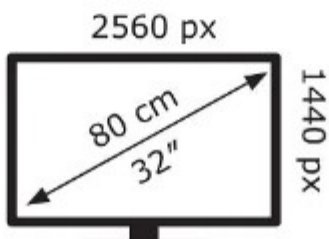

# ENERGY

MSI

G32CQ4 E2

**33** kWh/1000h

ABCDEF**G**

**60** kWh/1000h

2019/2011