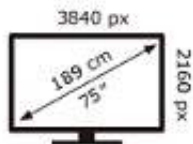

SAMSUNG

QE75Q67AAU

118 kWh/1000h

ABCDEF **G**
HDR
197 kWh/1000h

2019/2013