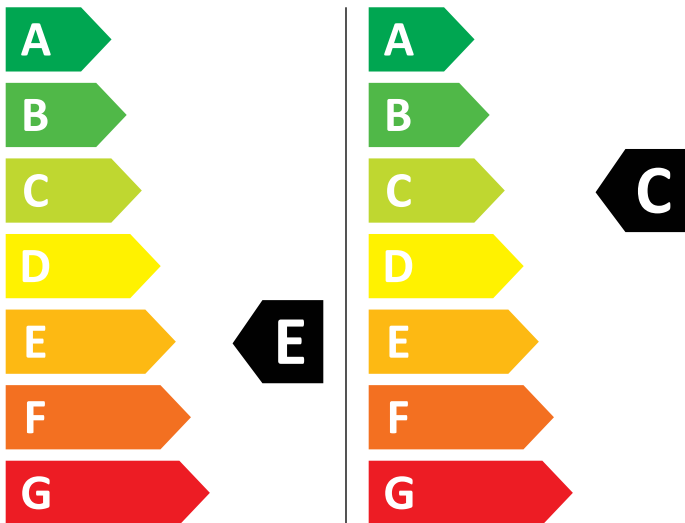

ENERG

AEG

L7WBE69S 914605135

376 kWh/100

65 kWh/100

6,0 kg

9,0 kg

70 L