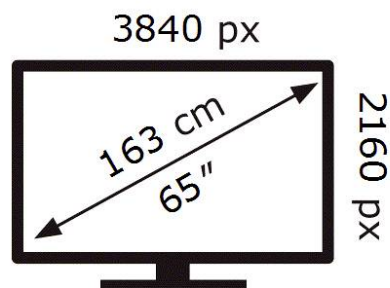

# ENERG

SAMSUNG

GQ65Q70TGT

**139** kWh/1000h

ABCDEF **G**

**170** kWh/1000h

2019/2013