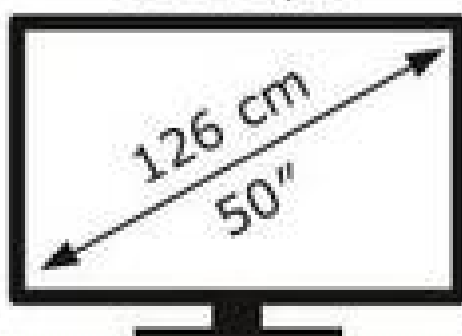

ENERG

LG Electronics

50UQ75003LF

70 kWh/1000h

ABCDEF**G**

101 kWh/1000h

3840 px

2160 px