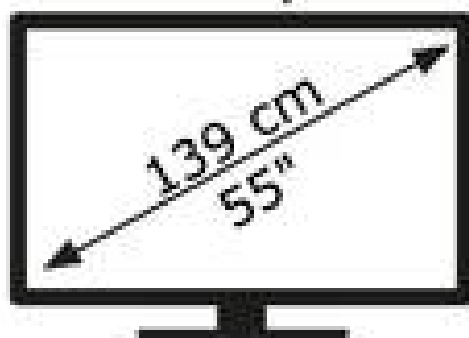

ENERG

JVC

LT-55VU6205

82 kWh/1000h

ABCDEF **G**

123 kWh/1000h

3840 px

2160 px