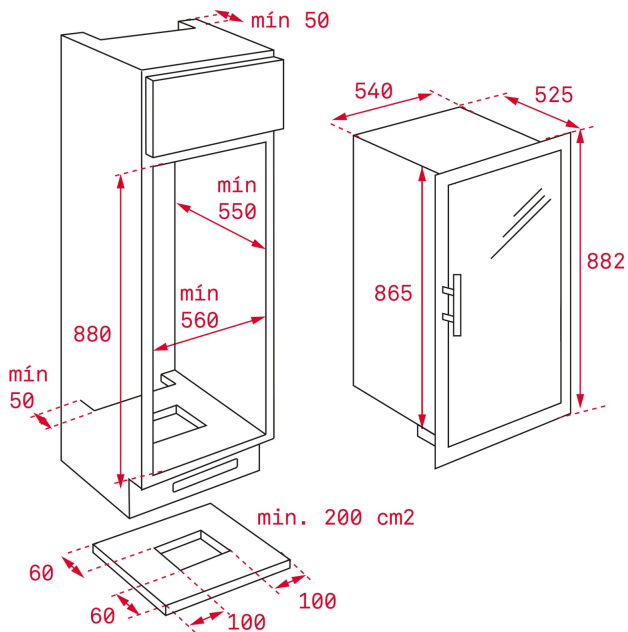

RVI 35 Wine Cooler for 36 bottles and adjustable temperature control

A Energy Class

DESCRIPTION

Wine Cooler for 36 bottles and adjustable temperature control

LIFE STYLE

Maestro

COLOURS

REFERENCE

REF. 40682500
EAN. 8421152087299

TEKA

RVI 35

FEATURES

Built-in wine cooler
Electronic control panel
Capacity : 35 bottles
Adjustable temperature (5-16°C)
4 adjustable wooden shelves
Metallic handle
Reversible door
Energy class: B
Climate Class : SN
Total gross volume: 135 litres

DIMENSIONS

Product height (mm): 865
 Product width (mm): 540
 Product depth (mm): 545
 Product length (mm):
 Net weight (Kg):

TECH SPECS

FITTING MEASURES

Built-in niche (cm): 88

PRODUCT SHEET

Cooling system: Defrost
 Energy Efficiency Class: A
 Total gross capacity (litres): 135
 Annual Consumption (kWh/year): 147
 Climate class: SN
 Noise level (dB): 38
 Certificates: CE, TUV

Bottle rack type: WOOD

Adjustable feet front: Yes

Number of shelves: 4

RVI 35

ENERGY LABEL