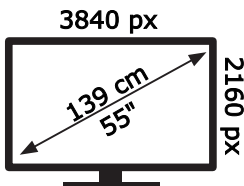

ENERG

FINLUX

55-FUF-8261

82 kWh/1000h

ABCDEF **G**

123 kWh/1000h

50618179

2019/2013