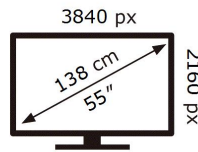

ENERGY

SAMSUNG

UE55AU9072U

94 kWh/1000h

ABCDEF **G**

125 kWh/1000h

2019/2013