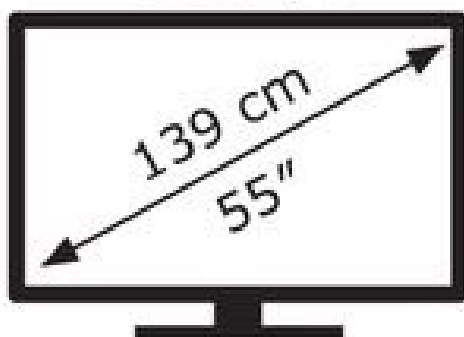

ENERG

LG Electronics

55NANO823QB

81 kWh/1000h

ABCDEF**G**

127 kWh/1000h

3840 px

2160 px