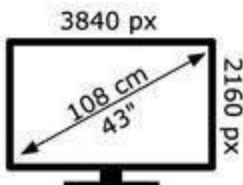

ENERG

FINLUX

43-FUE-8160

54 kWh/1000h

ABCDEF **G**

88 kWh/1000h

50549740