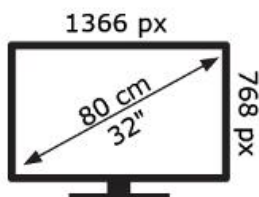

# ENERGY

**TOSHIBA**

32WV2363DG

**26** kWh/1000h

ABCDEF **G**

**45** kWh/1000h

2019/2013

50674775