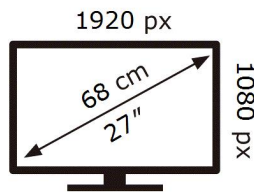

ENERG

SAMSUNG

S27C390EAU

21 kWh/1000h

2019/2013