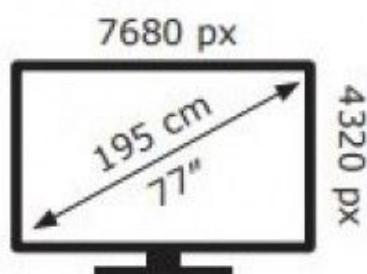

ENERG

LG Electronics

OLED77ZX9LA

265 kWh/1000h

ABCDEF**G**

452 kWh/1000h

2019/2013