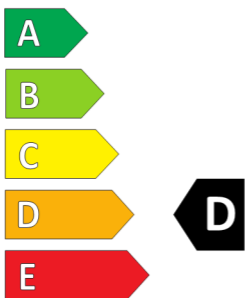

GOODYEAR

RunOnFlat[®] TECHNOLOGY

ENERGY

GOODYEAR

574133

205/55R17 91W

C1

2020/740

574133

205/55R17 91W

EfficientGrip Performance