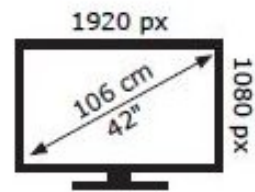

ENERG

HYUNDAI

FLP42T350

40 kWh/1000h

50626960

2019/2013