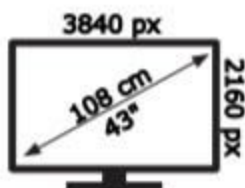

ENERG

JVC

LT-43VA3035

54 kWh/1000h

ABCDEF **G**

54 kWh/1000h

2019/2013

50550643