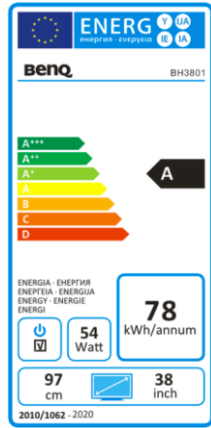

Data sheet

BenQ BH3801

Bar Type Display

- Resolution 1920 x 600
- Android 6.0 OS System
- Landscape / Portrait Mode
- Brightness 1000 cd/m²
- X-Sign Support
- USB plug & play

HDMI

Model : BH3801
Art. No. / EAN Code : 9H.F57PG.NA1/ 471 8755 07649 7

Panel

Typ : 96,52 cm / 38" IPS Technology
Native Resolution : 1920 x 600 / 16:5
Panel : 8 Bit
Pixel pitch : 0,48 mm / 0,48 mm
Panel surface : Anti Glare
Max. colors : 16.7 million

Backlight : Edge LED
Viewing angle H / V : 178° / 178°
Contrast (static) : 3.000:1
Brightness : 1000 cd/m²
Response time : 8 ms

Speaker : 2W x2
Light life typ. : 55.000 h
Operation time hour per day : 24/7
Display Orientation : Landscape / Portrait

Energy

Power supply : external
Voltage for operation : 100 ~ 264 VAC ; 50 / 60 Hz
Power consumption max. / typ. : 54 W / 38 W
Sleep mode : < 0.5 W

Certification

Safety : CE

Environment

Operation : + 0 ~ +50°C ; 20 ~ 80% air humidity
Storage : -25 ~ +60°C ; 20 ~ 80% air humidity

Characteristic

weight net. : 11 kg
Housing color : black
Bezel width top/bottom/left/right : 14 / 14 / 15 / 15 mm
Dimension (W x H x D) : 950 x 318 x 46 mm
VESA Mounting holes : 400 x 100 mm / M4 x 10L
Accessories : Remote Controller, Power cable, Power adapter, HDMI cable,
Warranty term : 3 years OSE (on site exchange)