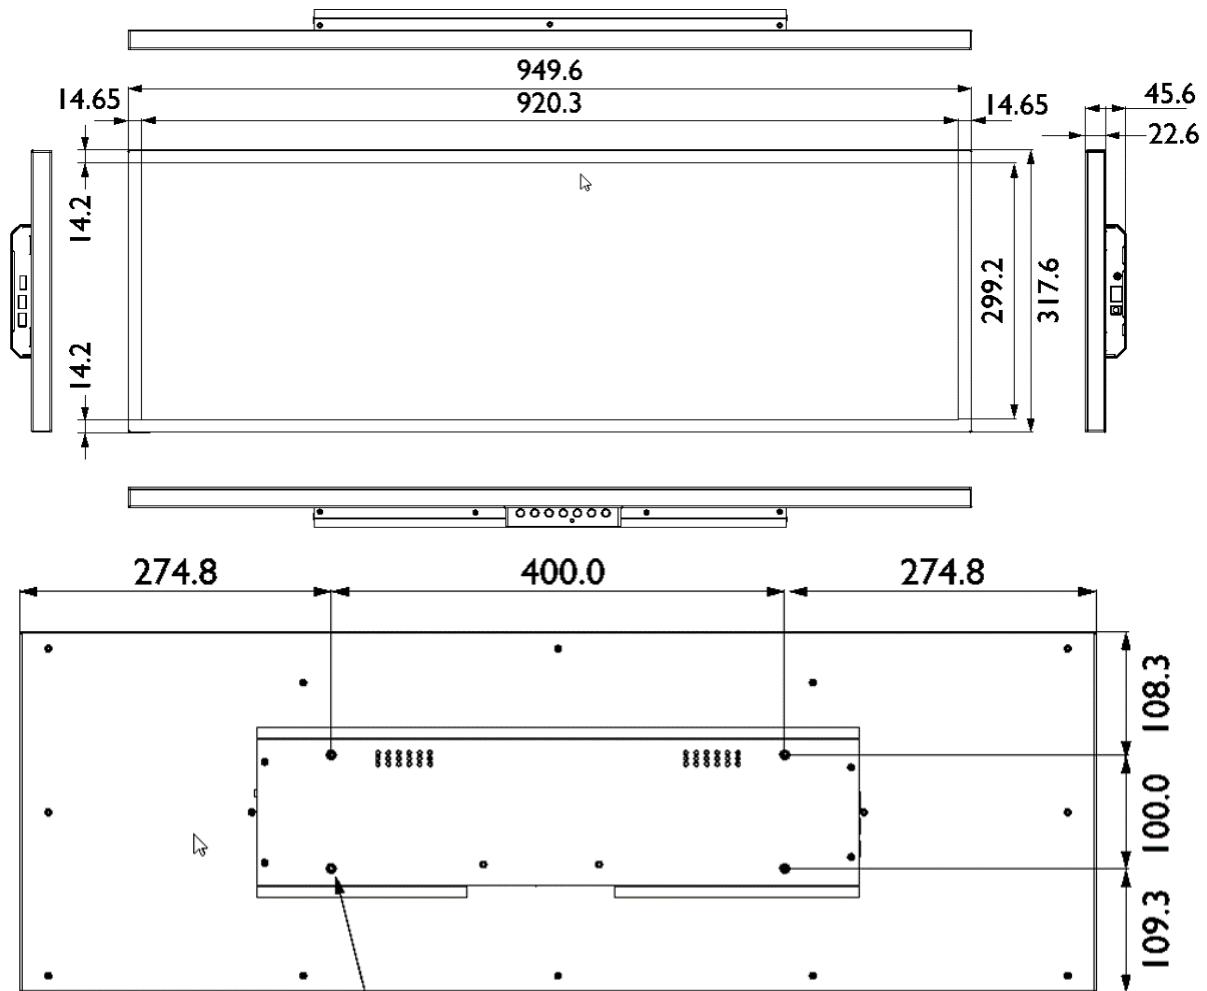

Panel

Typ : 96,52 cm / 38" IPS Technology
Native Resolution : 1920 x 600 / 16:5
Panel : 8 Bit
Pixel pitch : 0,48 mm / 0,48 mm
Panel surface : Anti Glare
Max. colors : 16.7 million

Backlight : Edge LED
Viewing angle H / V : 178° / 178°
Contrast (static) : 3.000:1
Brightness : 1000 cd/m²
Response time : 8 ms

Certification

Safety : CE

Environment

Operation : + 0 ~ +50°C ; 20 ~ 80% air humidity
Storage : -25 ~ +60°C ; 20 ~ 80% air humidity

Characteristic

weight net. : 11 kg
Housing color : black
Bezel width top/bottom/left/right : 14 / 14 / 15 / 15 mm
Dimension (W x H x D) : 950 x 318 x 46 mm
VESA Mounting holes : 400 x 100 mm / M4 x 10L
Accessories : Remote Controller, Power cable, Power adapter, HDMI cable,
Warranty term : 3 years OSE (on site exchange)

Data sheet

Input/output terminals

Dimension

Wall Mount Screw Thread Depth:
4 - M4 * 10L