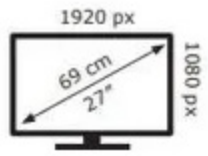

Lenovo Y27-30(F22270FY0)

22 kWh/1000h

ABCD **E**FG

22 kWh/1000h

2019/2013