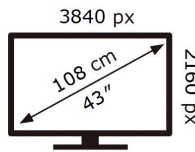

**ENERGY**

SAMSUNG

QE43LS01TBU

**67** kWh/1000h

ABCDEF **G**

**95** kWh/1000h

2019/2013