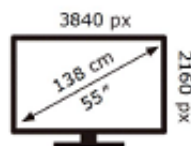

SAMSUNG

QE55Q75AAT

77 kWh/1000h

ABCDEF **G**

150 kWh/1000h

2019/2013