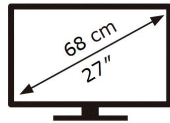

ENERGY

SAMSUNG

S27AG550EU

30 kWh/1000h

ABCDEF **G**

42 kWh/1000h

2560 px

1440 px