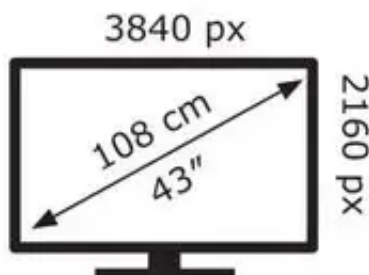

ENERG

Panasonic

TX-43HX940E

65 kWh/1000h

ABCDEF**G**

115 kWh/1000h

2019/2013