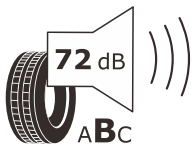

ROYAL WINTER

205/55R16 91H

ENERG ⚡

ROYAL BLACK

RK165H1

205/55R16 91 H

C1

D

D

72 dB
ABC

2020/740