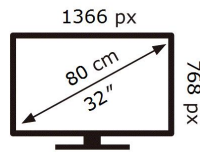

ENERGY

SAMSUNG

UE32T4002AK

27 kWh/1000h

2019/2013