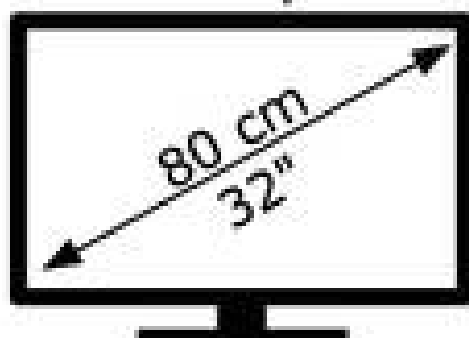

ENERG

FINLUX

32-FFMG-5760

32 kWh/1000h

ABCDEF **G**

45 kWh/1000h

1920 px

1080 px