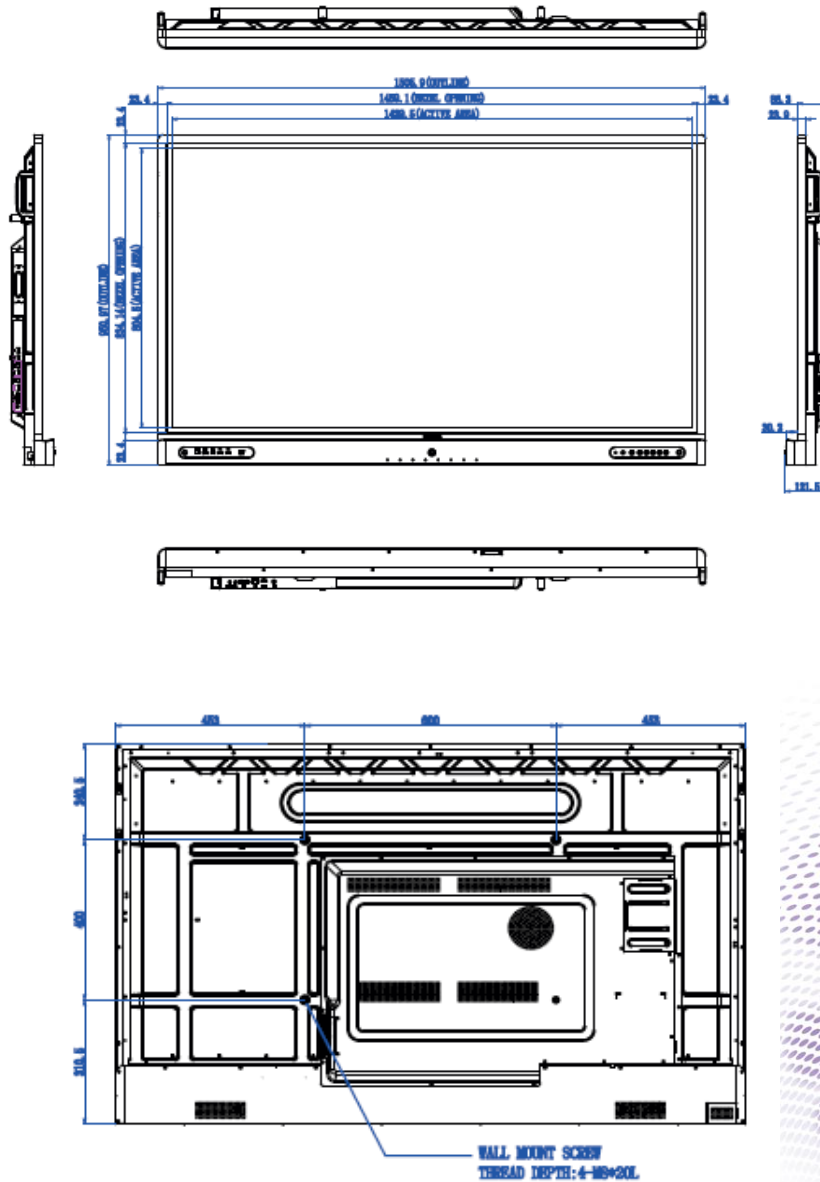

Dimension

Latest Update 2020-09-03
Datasheets also available on: www.B
BenQ Benelux B.V., Meerenakkerweg 1-17, 5652 AR, Eindhoven

Because it matters