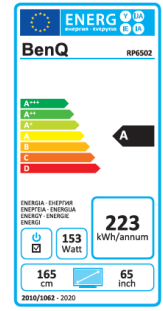

Data sheet

BenQ RP6502

large format touch screen