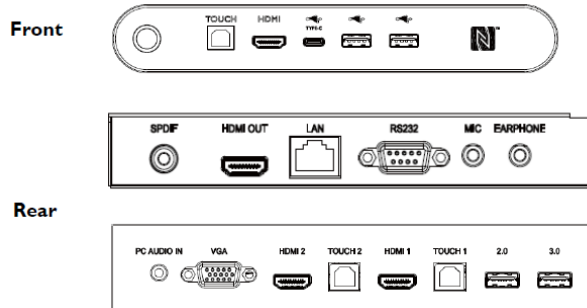

Data sheet

Input and output terminals