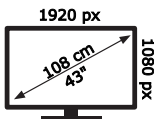

ENERG

GOGEN

TVF43J536GWEB

42 kWh/1000h

ABCDEF**E**FG

42 kWh/1000h

50605188