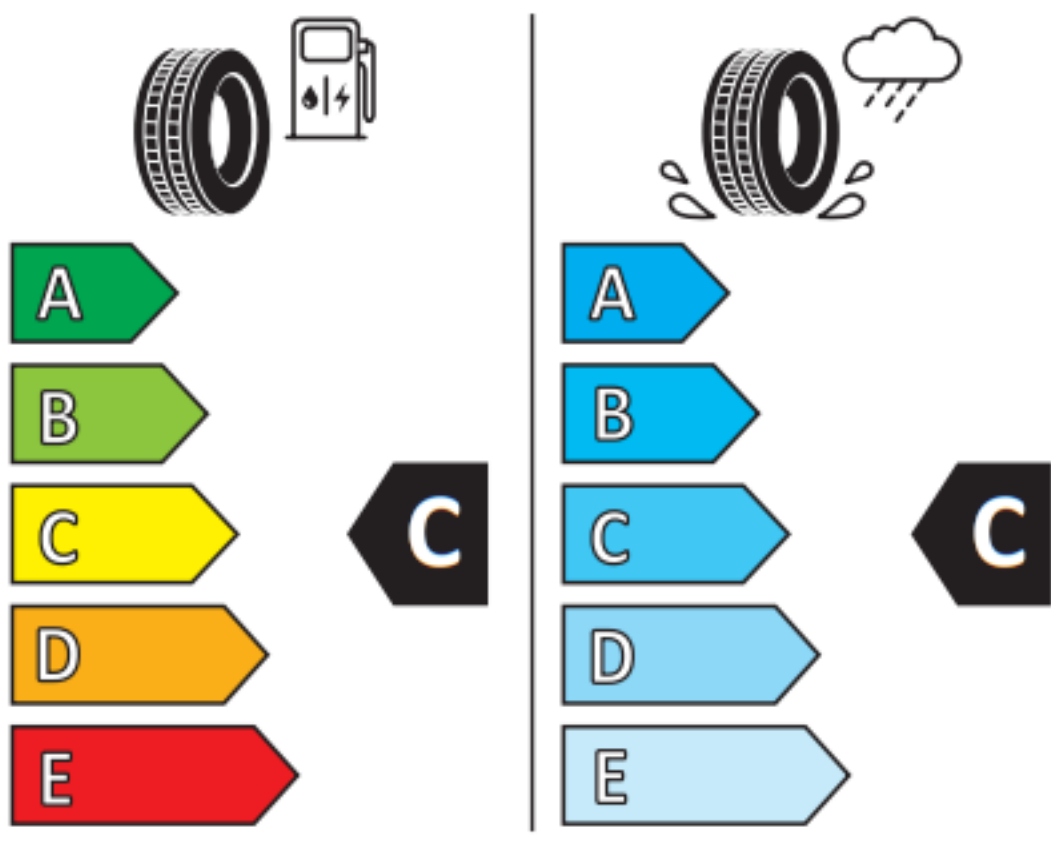

MADE IN CHINA

ENERG

ROADMARCH

2ERM556

185/60R15 88 H XL

C1