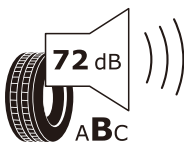

ROYAL PERFORMANCE

245/30ZR20 97W XL

ENERGY

ROYAL BLACK

2R399H1

245/30ZR20 97 W

C1

D

C

2020/740