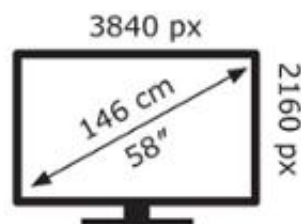

ENERG ⚡

Panasonic

TX-58HX800E

85 kWh/1000h

ABCDEF**G**

136 kWh/1000h

2019/2013