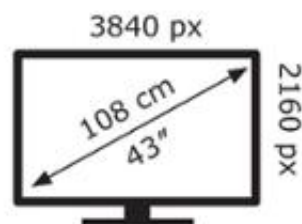

ENERG ⚡

Panasonic

TX-43HX580E

54 kWh/1000h

ABCDEF**G**

88 kWh/1000h

2019/2013