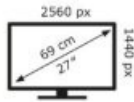

GIGABYTE

GS27QC

26 kWh/1000h

ABCDEF**G**
HDR
33 kWh/1000h

2019/2013