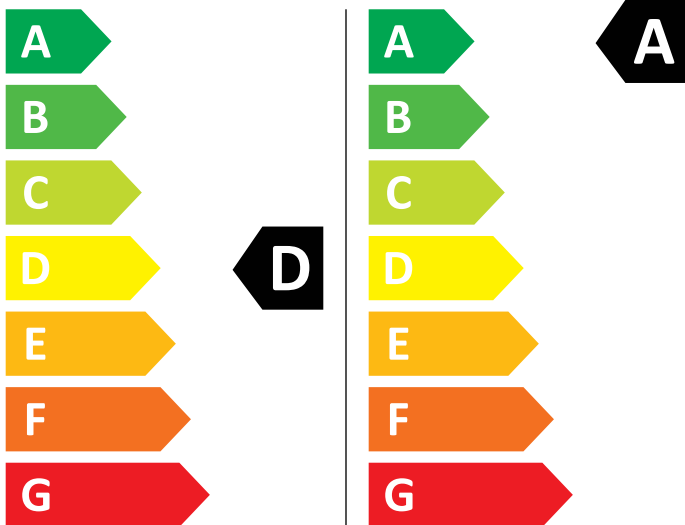

ENERG

AEG

LWR71842BC 914610301

🚰 **265** kWh/100

💧 **42** kWh/100

5,0 kg

8,0 kg

64 L