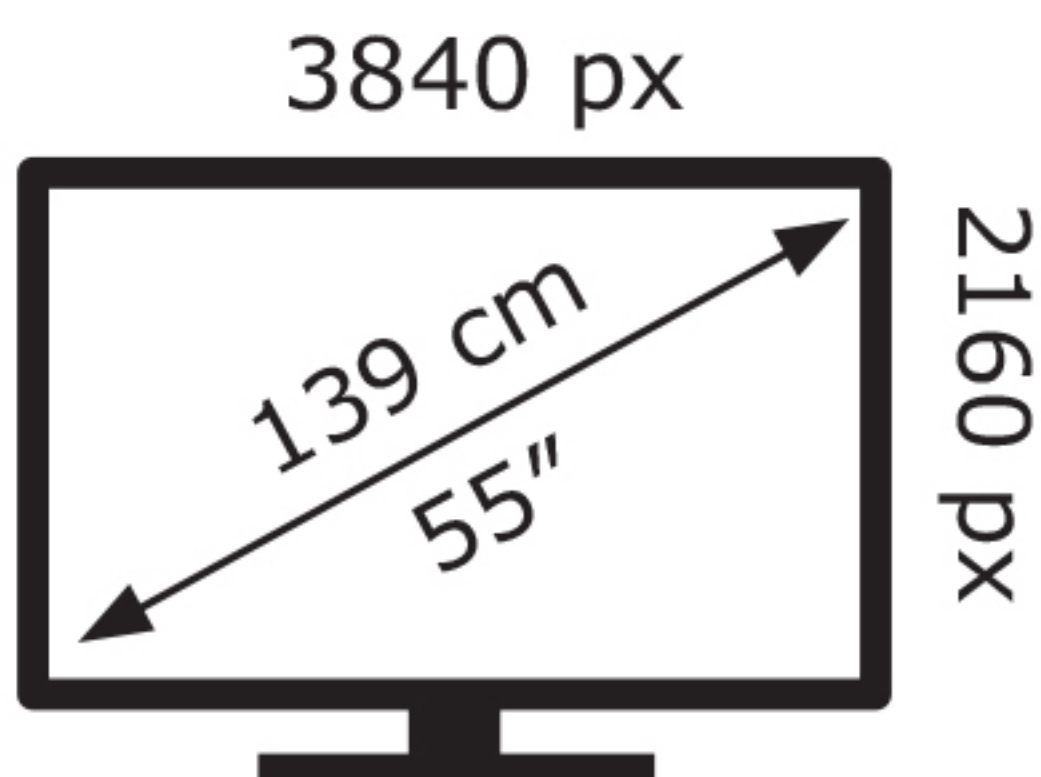

ENERGY

SHARP

4T-C55EQx

102 kWh/1000h

ABCDEF**G**

153 kWh/1000h

2019/2013