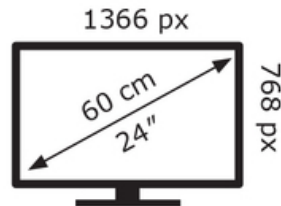

ENERGY

TOSHIBA

24WA3B63DG

22 kWh/1000h

ABCDEF**G**

22 kWh/1000h

2019/2013