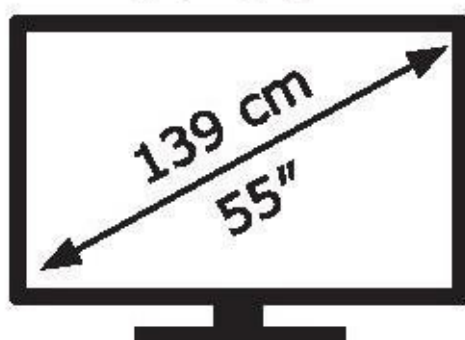

ENERG

LG Electronics

55UQ80003LB

81 kWh/1000h

ABCDEF**G**

109 kWh/1000h

3840 px

2160 px