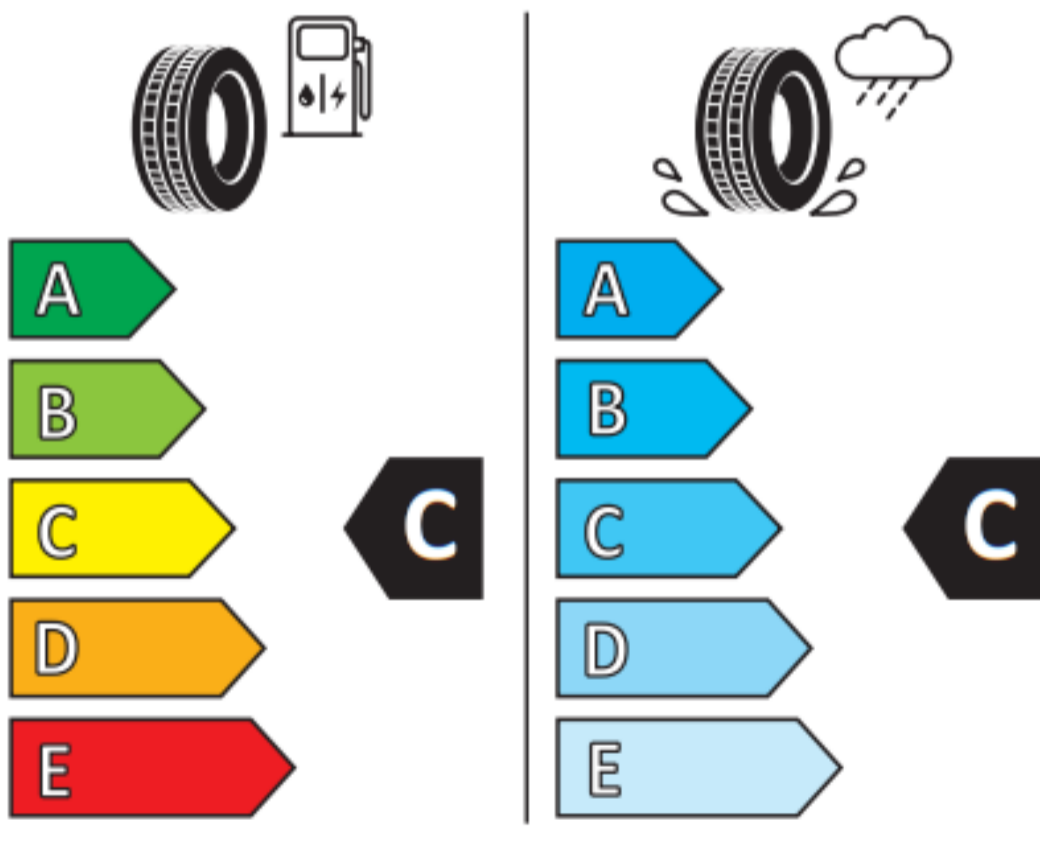

PRIME A/S

215/50

ZR17

95W XL

MADE IN CHINA

ENERG

ROADMARCH

2ERM450

215/50ZR17 95 W XL

C1

2020/740