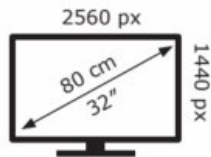

ENERGY

PHILIPS

32M1C5500VL

32 kWh/1000h

ABCDEF**G**

57 kWh/1000h

2013/2013