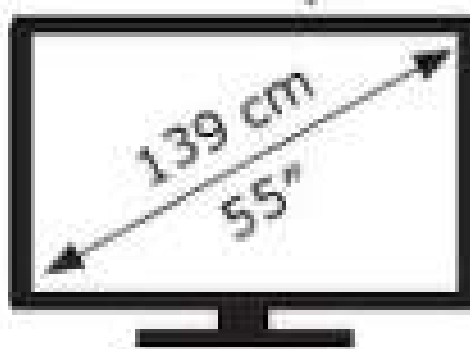

ENERG

Hisense

55E77HQ

82 kWh/1000h

ABCDEF**G**

110 kWh/1000h

3840 px

2160 px