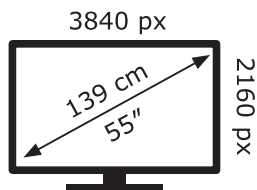

ENERG ⚡

LG Electronics

55UP78003LB

85 kWh/1000h

ABCDEF**G**

109 kWh/1000h

2019/2013