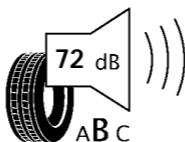

# ENERGY

FIRESTONE

9709

215/55 R16 97Y XL

C1

**C**

**A**

2020/740