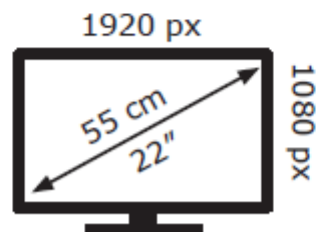

# ENERG

LG Electronics

22MK430H

**19** kWh/1000h

2019/2013