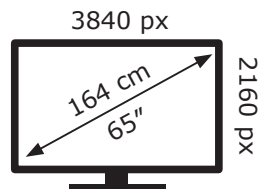

ENERG

LG Electronics

65NANO813NA

118 kWh/1000h

ABCDEF**G**

156 kWh/1000h

2019/2013