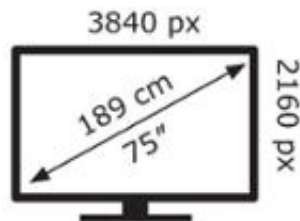

ENERG

Panasonic

TX-75HX940E

129 kWh/1000h

ABCDEF**G**

217 kWh/1000h

2019/2013