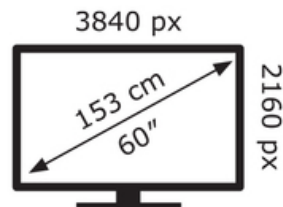

ENERG

LG Electronics

60UQ90003LA

95 kWh/1000h

ABCDEF**G**

135 kWh/1000h

2019/2013