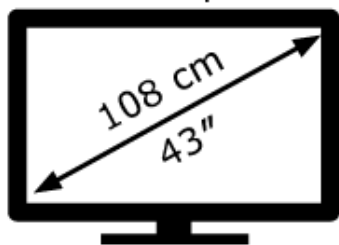

ENERGY

SONY[®]

KD-43X75WL

59 kWh/1000h

ABCDEF **G**

77 kWh/1000h

3840 px

2160 px