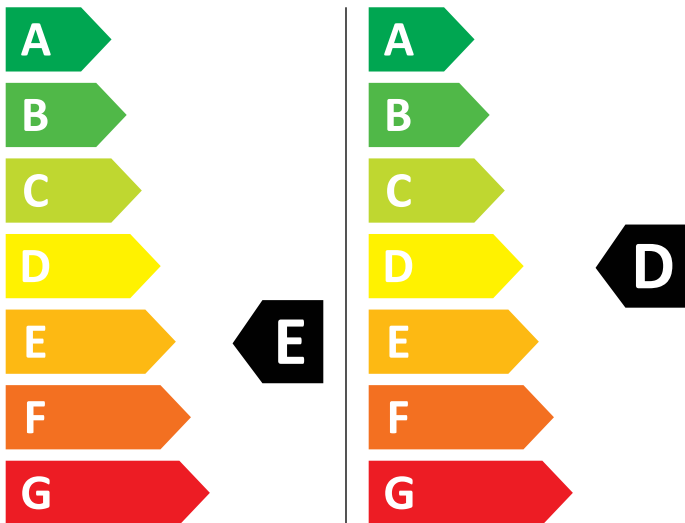

ENERG

AEG

L6WNJ68WC 914600130

💧 266 kWh/100

💧 73 kWh/100

4,0 kg

8,0 kg

60 L