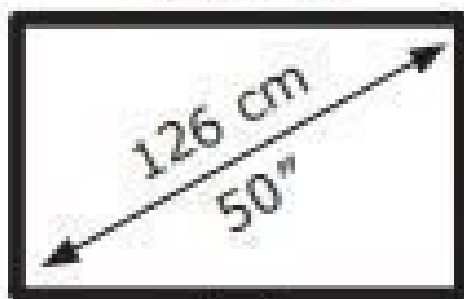

ENERG

Hisense

50A7GQ

78 kWh/1000h

ABCDEF**G**

105 kWh/1000h

3840 px

2160 px