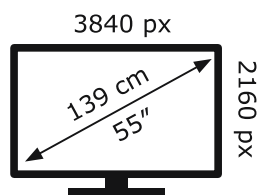

ENERG ⚡

METZ

55MUC8500Z

102 kWh/1000h

ABCDEF**G**

102 kWh/1000h

2019/2013